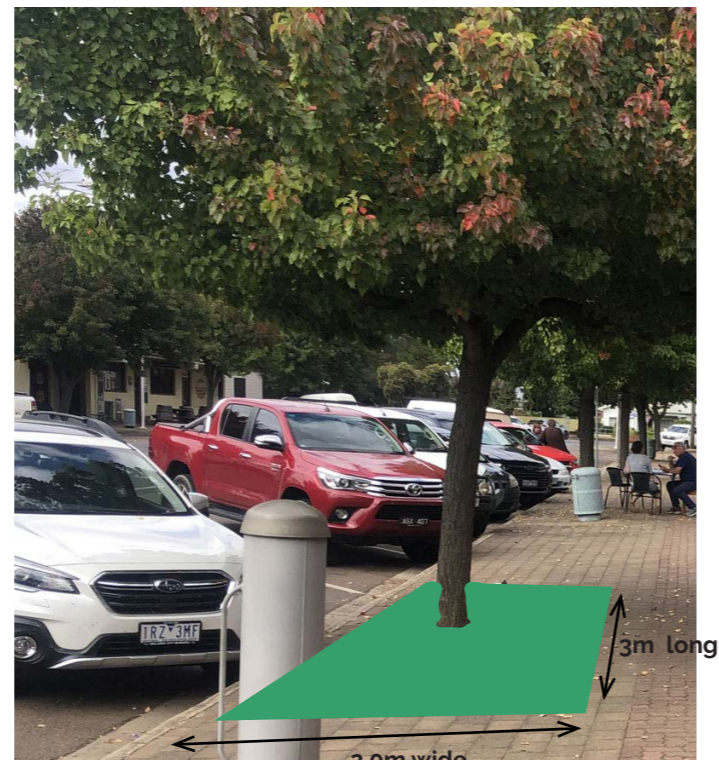

Electric vehicle charging station

Proposed drinking fountain

Proposed bin with custom laser cut panel

Streetscape treatments

Grass nature strips - to replace low foot traffic areas

Garden beds under the existing ornamental pear trees