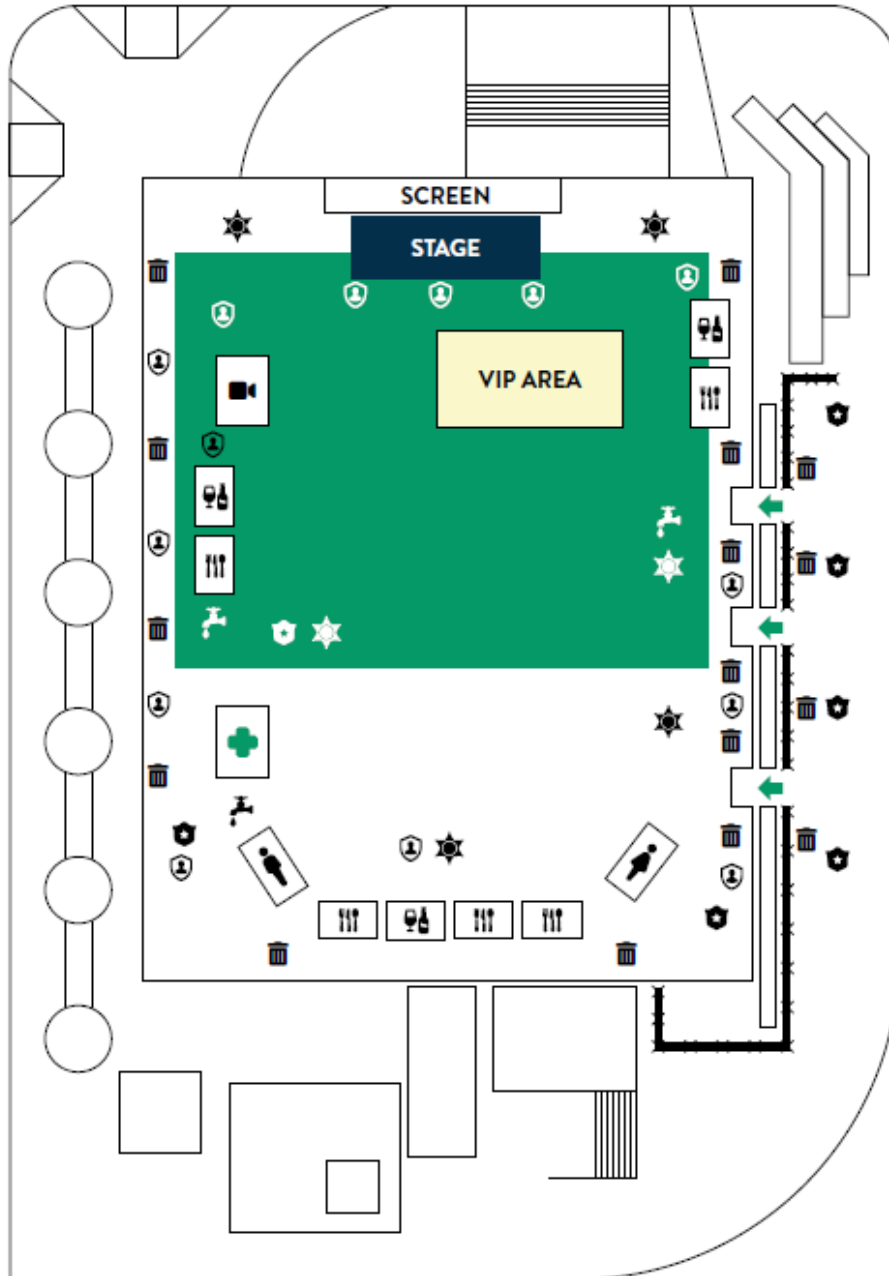

Example Event Site Plan

- | | | | |
|----------|---------------|---------------|-------------------------|
| Media | Mens Toilets | Water Station | Crowd Control Barricade |
| Police | Womans Toilet | Bin | Entrance Points |
| Security | Food Vans | First Aid | VIP Seating |
| Marshals | Bars | Grass Area | |